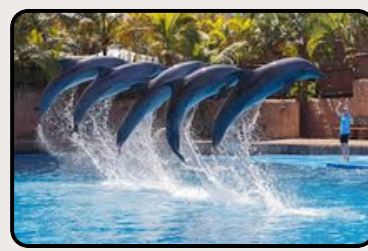

SEA WORLD AQUARIUM

SHIPWRECK THEME

SNORKEL LAGOON

TOUR GUIDES

DOLPHIN SHOWS

DOLPHIN STADIUM

"OCEANIC WONDERS: EXPLORING USHAKA MARINE WORLD"

uShaka Marine World, located in Durban, South Africa, is a premier marine theme park and aquarium that offers a unique blend of entertainment, education, and conservation. Spanning over 16 hectares along Durban's Golden Mile, uShaka Marine World is renowned for its thrilling water slides at Wet 'n Wild, interactive dolphin and seal shows at Sea World, and its impressive aquariums showcasing a variety of marine life from the Indian Ocean. Visitors can also enjoy dining at themed restaurants, shopping for souvenirs, and exploring exhibits that highlight the rich marine biodiversity and cultural heritage of the region. uShaka Marine World provides a vibrant and immersive experience for families, tourists, and marine enthusiasts alike, making it a must-visit destination in Durban.

SHIPWRECK THEME

SEA WORLD

SNORKEL LAGOON

WATER SLIDES

AERIAL VIEW

DOLPHIN SHOW

MARINE THEME PARK

DOLPHIN STADIUM

DID YOU KNOW?

- uShaka Marine World boasts one of the world's largest aquariums, featuring a variety of marine species from the Indian Ocean. It includes massive tanks with sharks, rays, and other fascinating sea creatures.
- The park's design is inspired by a shipwreck, creating a captivating atmosphere throughout its attractions and exhibits.
- The water park section, Wet 'n Wild, offers thrilling water slides and rides for all ages, making it a popular destination for families and thrill-seekers looking to cool off and have fun in Durban's warm climate.