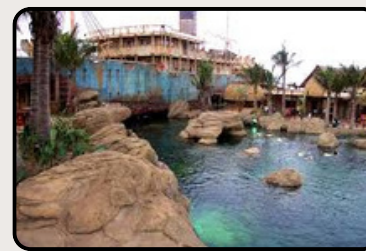

SEA WORLD AQUARIUM

SHIPWRECK THEME

SNORKEL LAGOON

TOUR GUIDES

DOLPHIN SHOWS

DOLPHIN STADIUM

"OCEANIC WONDERS: EXPLORING USHAKA MARINE WORLD"

uShaka Marine World, located in Durban, South Africa, is a premier marine theme park and aquarium that offers a unique blend of entertainment, education, and conservation. Spanning over 16 hectares along Durban's Golden Mile, uShaka Marine World is renowned for its thrilling water slides at Wet 'n Wild, interactive dolphin and seal shows at Sea World, and its impressive aquariums showcasing a variety of marine life from the Indian Ocean. Visitors can also enjoy dining at themed restaurants, shopping for souvenirs, and exploring exhibits that highlight the rich marine biodiversity and cultural heritage of the region. uShaka Marine World provides a vibrant and immersive experience for families, tourists, and marine enthusiasts alike, making it a must-visit destination in Durban.

SHIPWRECK THEME

SEA WORLD

SNORKEL LAGOON

WATER SLIDES

AERIAL VIEW

DOLPHIN SHOW

MARINE THEME PARK

DOLPHIN STADIUM

DID YOU KNOW?

- uShaka Marine World boasts one of the world's largest aquariums, featuring a variety of marine species from the Indian Ocean. It includes massive tanks with sharks, rays, and other fascinating sea creatures.
- The park's design is inspired by a shipwreck, creating a captivating atmosphere throughout its attractions and exhibits.
- The water park section, Wet 'n Wild, offers thrilling water slides and rides for all ages, making it a popular destination for families and thrill-seekers looking to cool off and have fun in Durban's warm climate.