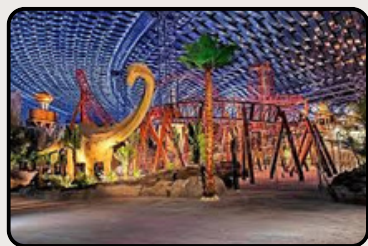

IMG WORLD OF ADVENTURE

DESTINATION: SHEIKH MOHAMMED BIN ZAYED ROAD

DURATION: HALF DAY TO FULL DAY

EXC RATING: ★★★★★ +

DIVERSE THEMED ZONES

DINOSAUR ADVENTURE

CARTOON NETWORK FUN

MARVEL SUPER HEROES

THE HAUNTED HOTEL

FAMILY-FRIENDLY ATTRACTION

ALFA ZULU
Travel & Tours

BOOK NOW

CLICK ME

COMPANY PROFILE

"IMMERSE IN THRILLS: IMG WORLDS OF ADVENTURE EXPERIENCE"

Embark on an unforgettable adventure at IMG Worlds of Adventure, Dubai's largest indoor theme park, offering a thrilling escape reminiscent of the excitement of Misali Island. Spanning over 1.5 million square feet, this epic entertainment destination features four immersive zones, including Marvel, Cartoon Network, Lost Valley Dinosaur Adventure, and IMG Boulevard. Encounter your favorite superheroes, cartoon characters, and prehistoric creatures as you explore a world of adrenaline-pumping rides, interactive attractions, and live entertainment shows. Whether you're seeking heart-pounding thrills or family-friendly fun, IMG Worlds of Adventure promises an action-packed experience for visitors of all ages.

DID YOU KNOW?

- IMG Worlds of Adventure is home to the world's largest indoor roller coaster, the Velociraptor, reaching speeds of up to 100 kilometers per hour.
- The park features over 20 rides and attractions, including state-of-the-art simulators, 5D cinemas, and immersive walkthrough experiences.
- IMG Worlds of Adventure offers themed retail outlets where visitors can purchase merchandise inspired by their favorite characters and franchises.